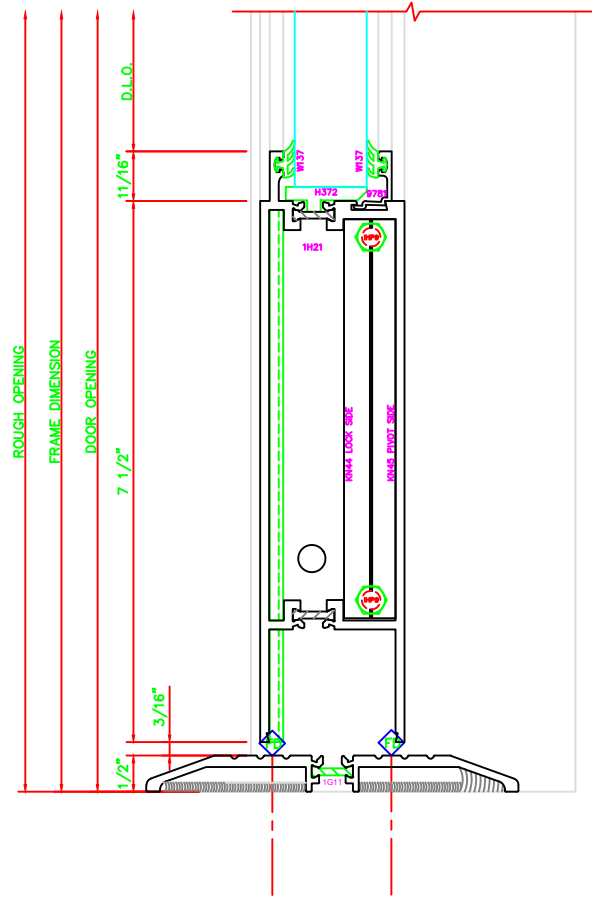

300	STILE
	S/A D302 FOR OFFSET PIVOTS

ERASE NOTE  
BUTT HINGES CAN NOT BE USED WITH THERMASTILE DOORS

318	STILE
	S/A D302 FOR EFCO STANDARD ABH A160HD CONTINUOUS HINGE

ERASE NOTE  
STANDARD CONTINUOUS HINGE AND STILE

100	TOP RAIL
	S/A D302

ERASE NOTE  
TOP RAIL FOR SURFACE CLOSERS OR DORMA TYPE C.O.C., NOT LCN C.O.C.

200	BOTTOM RAIL
	S/A D302