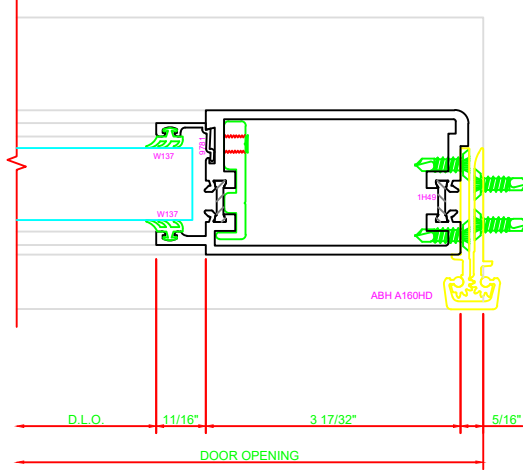

300	STILE
	S/A D302 FOR OFFSET PIVOTS

ERASE NOTE  
BUTT HINGES CAN NOT BE USED WITH THERMASTILE DOORS

318	STILE
	S/A D302 FOR EFCO STANDARD ABH A160HD CONTINUOUS HINGE

ERASE NOTE  
STANDARD CONTINUOUS HINGE AND STILE

100	TOP RAIL
	S/A D302

ERASE NOTE  
TOP RAIL FOR SURFACE CLOSERS OR DORMA TYPE C.O.C., NOT LCN C.O.C.

200	BOTTOM RAIL
	S/A D302