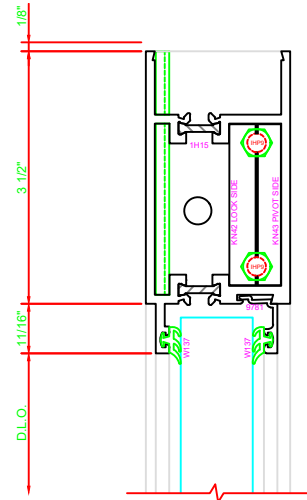

300	STILE
	S/A D302 FOR OFFSET PIVOTS

ERASE NOTE  
BUTT HINGES CAN NOT BE USED WITH THERMASTILE DOORS

318	STILE
	S/A D302 FOR EFCO STANDARD ABH A160HD CONTINUOUS HINGE

ERASE NOTE  
STANDARD CONTINUOUS HINGE AND STILE

100	TOP RAIL
	S/A D302

ERASE NOTE  
TOP RAIL FOR SURFACE CLOSERS OR DORMA TYPE C.O.C., NOT LCN C.O.C.

200	BOTTOM RAIL
	S/A D302