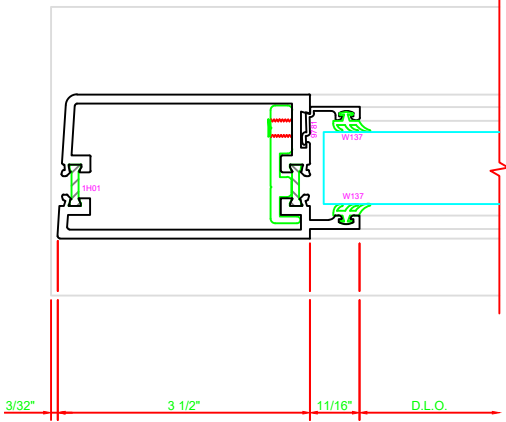

300	STILE
	S/A D302 FOR OFFSET PIVOTS

ERASE NOTE  
BUTT HINGES CAN NOT BE USED WITH THERMASTILE DOORS

318	STILE
	S/A D302 FOR EFCO STANDARD ABH A160HD CONTINUOUS HINGE

ERASE NOTE  
STANDARD CONTINUOUS HINGE AND STILE

100	TOP RAIL
	S/A D302

ERASE NOTE  
TOP RAIL FOR SURFACE CLOSERS OR DORMA TYPE C.O.C., NOT LCN C.O.C.

200	BOTTOM RAIL
	S/A D302